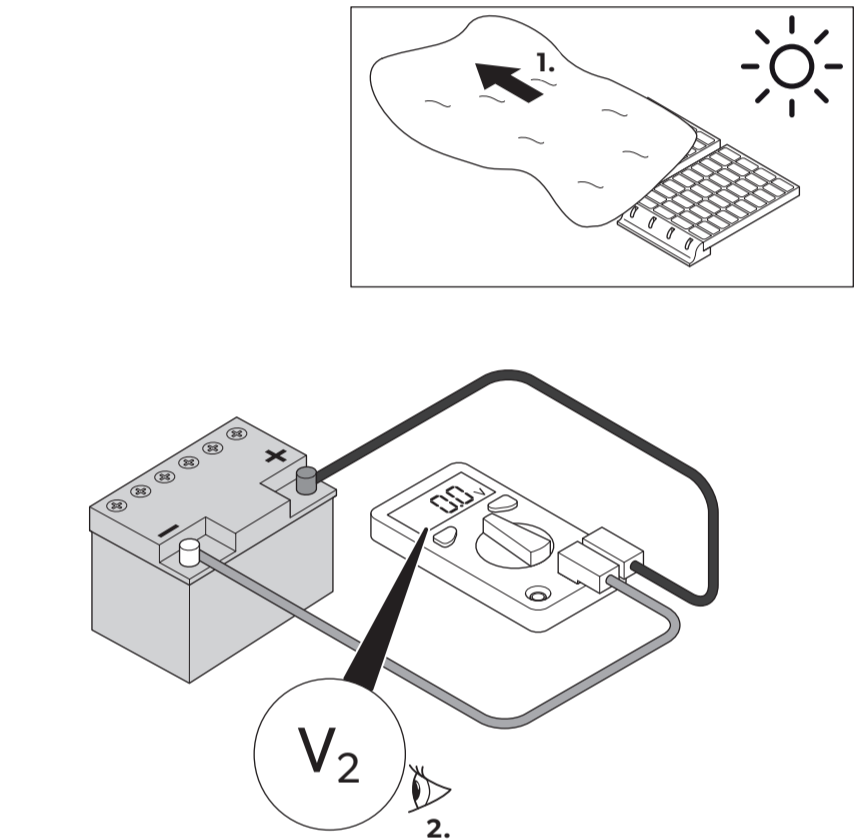

LiFePO4 (14.6 V)
U1: 14.6 V (20...60 min)
U2: 13.8 V

AGM2 (14.7 V)
U1: 14.7 V (30...180 min)
U2: 13.6 V
U3: 15.7 V

LiFePO4 (14.5 V)
U1: 14.5 V (30...90 min)

SYSTEM OPERATION CHECK

8

9

$V_2 > V_1$ ✓

SUN CONTROL APP