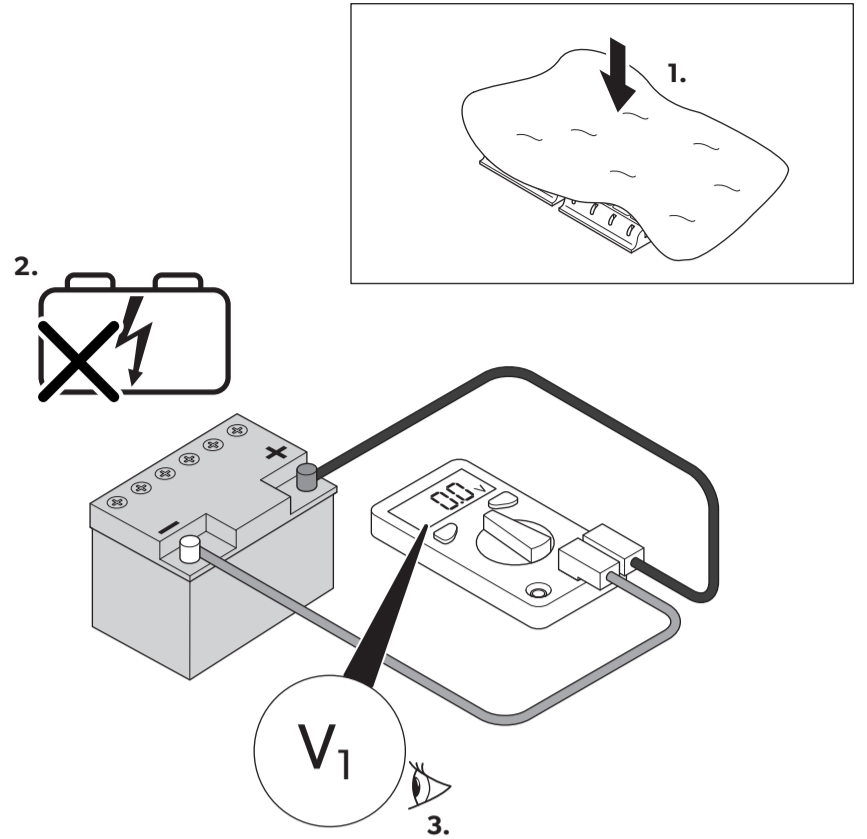

LiFePO4 (14.6 V)
U1: 14.6 V (20...60 min)
U2: 13.8 V

AGM2 (14.7 V)
U1: 14.7 V (30...180 min)
U2: 13.6 V
U3: 15.7 V

LiFePO4 (14.5 V)
U1: 14.5 V (30...90 min)

SYSTEM OPERATION CHECK

8

9

$V_2 > V_1$ ✓

SUN CONTROL APP