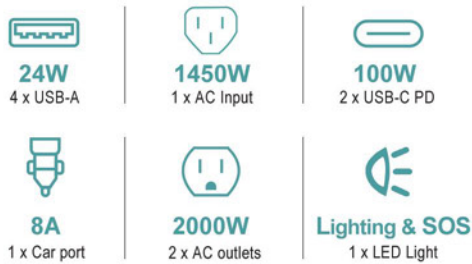

The Most Versatile Ports