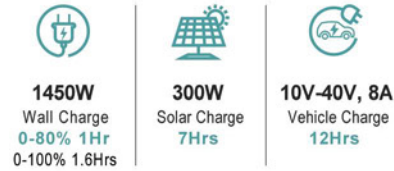

The Fastest Charging Speed