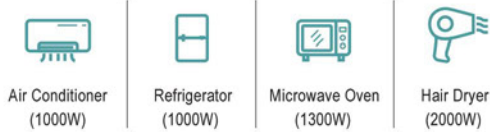

Your EXPERT Portable Power Station

Powerful Capacity & Output

2000W Power Output