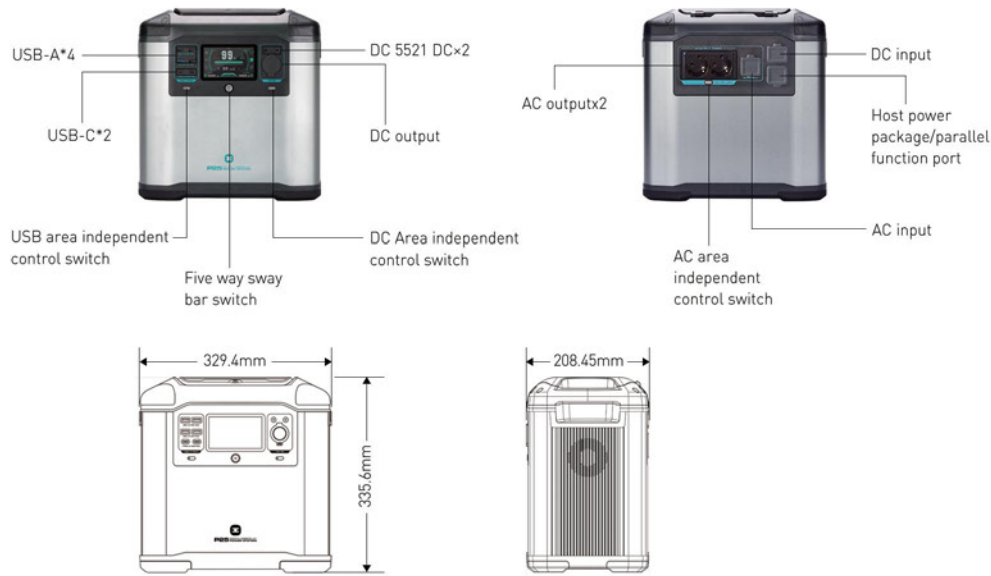

One Hub For All Your Needs

SPECIFICATIONS

P25 Technical parameters

Model:	P25	Capacity:	1573Wh 50.4V
AC Output (x2):	2000W AC Output Socket	AC Charger Input Power:	Charge 1450W Max
USB-C Output (x2):	5V/9V/12V/15V/20V 5A100W Max	Solar Charge Input:	10-40V 300W MAX
USB-A Output (x4):	5V/9V/12V 24W MAX	AC Charger Input Voltage:	220~240 VAC
DC 5521 Output (x2):	13.6V 3A	PACK:	14S12P(2.6Ah*3.6V)
Cigarette lighter :	136W 13.6V 10A MAX	Life Span:	800 Cycles 80%
Discharge Temperature:	-20°C ~ 60°C	Cell Type:	NCM 18650
Charge Temperature:	0°C - 45°C	Package Size:	41.8X27.8X42.8cm
		G.W:	17.3kg

SAHL AKKU

Grundlagt i 1954

POWER STATION

P25
POWER STATION

UN38.3

Your EXPERT Portable Power Station

Powerful Capacity & Output

2000W Power Output