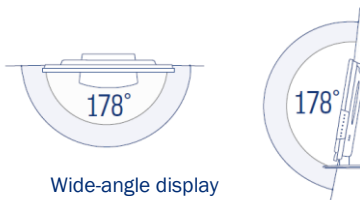

OTA (Over-the-Air) update

Keep your TV up to date with the latest software thanks to updates via WLAN. An update client informs you as soon as new software is available.

Wide-angle display

Model	SL-27 DSBAI+	
IMAGE	Screen size	27" / 68.5 cm
	Type of display	LED wide screen display
	Image format	16:9 widescreen
	Viewing angle	178° (H) / 178° (V)
	Resolution	1920 x 1080 / Full-HD
	Contrast ratio	1000:1
	Brightness value	230 cd/m ²
	Response time	< 5 ms
	Image modes	4
		alphatronics CIS (Color Improvement System)
SOUND	Music output (RMS)	2 x 5 W
	Integrated speaker	•
	Stereo sound	•
	alphatronicsAUDIO+	•
	Sound modes	5
alphatronicsONE	Control of alphatronicsONE	-
Bluetooth®	Bluetooth® version	5.1
	Bluetooth® range	30 m
	Playback direction	transmitter & receiver
RECEPTION	Integrated triple tuner (DVB-S/S2 + DVB-T/T2 + DVB-C)	•
	Video encoding	MPEG-2 / MPEG-4
	HEVC standards	H.264 / H.265
	TV / Video systems	PAL, SECAM
RECEPTION (SAT)	CI+ module slot	• / Version 1.4
	HbbTV	-
	Automatic station scan	•
	Preinstalled channel list	Germany / EU
	Fast scan	•
	LCN (Logic Channel Numbering)	•
	Electronic Program Guide (EPG)	•
	Signal quality indication (DVB-S/S2)	•
	Teletext (TOP system)	•
PROGRAM MEMORY	Favorite list	•
	max. stations: DVB-T/C	500
	max. stations: DVB-S2	3500
PVR	PVR function unlocked	- / (optional available)
	Timeshift	- / (only after activation)
	EPG / Timer recording	• / (only after activation)
	Hard disk recording	-
PLAYBACK	Integrated DVD player	• / slide-in
	Supported DVD size	standard size
	DVD formats (CD, DVD, VCD, MP3, DVD-R, DVD-RW, DivX, JPEG)	•
	Integrated media player	•
PORTS	F-connection (SAT)	•
	IEC connector (antenna)	•
	HDMI™ socket	2x
	HDMI™: ARC / CEC support	• / •
	AV IN / AV OUT	• / •
	Headphone output (3.5 mm)	•
	YPbPR connector (3.5 mm)	-
	RCA IN (Audio/Video)	-
	Digital Coaxial OUT	•
	USB socket (2.0 standard) / Output max. (mA)	2x / 500 mA (max.)