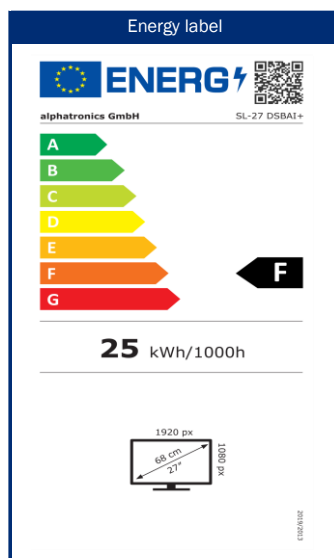

Netrange is the world's largest independent streaming portal and includes all major streaming providers, such as Netflix, Amazon Prime or Disney+. This platform ensures that applications always run 100% smoothly and cleanly (special adaptation to the hardware conditions). In addition, the latest app versions are always available here.

Model	SL-27 DSBAI+	
NETWORK	Dual band WiFi - 2.4GHz / 5 GHz	• / •
	External Wifi antenna	•
	RJ45 (LAN)	•
SMART	SMART-TV² (Android operating system⁴)	9.0
	Netrange¹	•
	Access to APP Store	•
UPDATE	OTA (Over The Air) update	•
	Manual update via USB	•
POWER SUPPLY	Input voltage	10,8 - 26 V DC
	On/off switch	•
	Power consumption kWh/1000	25
	Power consumption standby	< 0.5 W
	Energy efficiency class	F
FEATURES	Ambient mode	-
	Sleep timer	•
	Graphical OSD menu	english / multilingual
	Parental control	• / via PIN entry
PROTECTION	Corrosion protected electronics	•
	alphatronics battery control	•
	Overvoltage protection	•
	Reverse polarity protection	•
GENERAL	Dimensions with base (W x H x D)	622 x 410 x 154 mm
	Dimensions without base (W x H x D)	622 x 375 x 53 mm
	Weight (with/without base in kg)	5.26 kg / 5.09 kg
	Housing color	anthracite brushed
	VESA standard	100 x 100 mm
ACCESSORIES³	TV, remote control, DVB-T antenna, power supply, 12V connection cable, adapter, user manual	
EAN CODE	Item number	990613
	EAN	4260037133645

¹Products with Netrange include NetFront Browser BE from ACCESS Co. Ltd.

ACCESS, the ACCESS Powered logo and NetFront are trademarks or registered trademarks of ACCESS Co. Ltd. in Japan, the U.S. and / or other countries.

²Streaming services as well as apps are subject to change or discontinuation by the provider without notice. Streaming service availability varies by region.

³Accessories may vary slightly depending on region, dealer or equipment variant.

⁴Google® and Android® are trademarks of Google Inc.

Other names or designations mentioned may be the trademarks or registered trademarks of their respective owners.