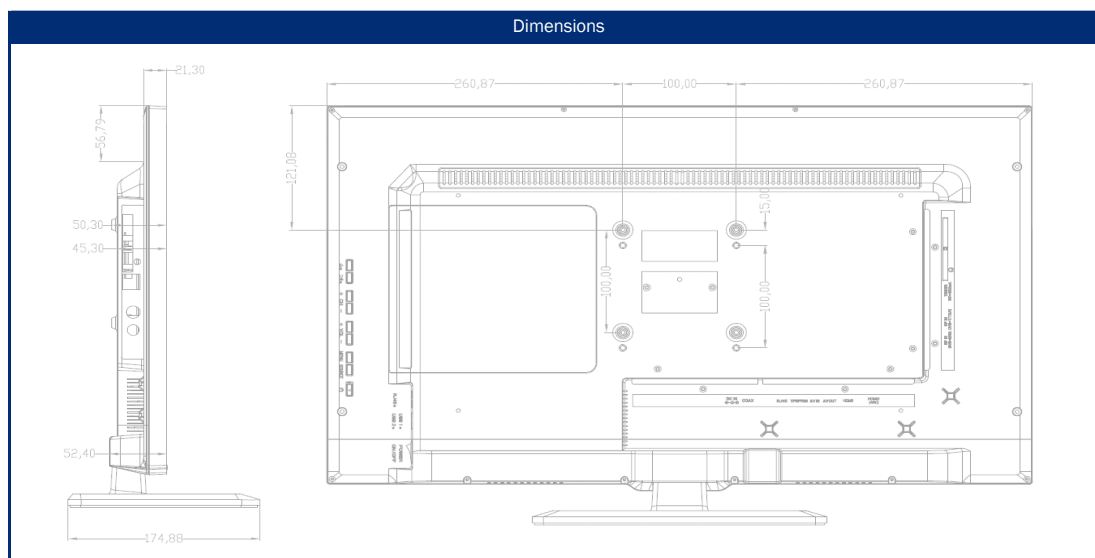

Model	SL-27 DSBAI+	
NETWORK	Dual band WiFi - 2.4GHz / 5 GHz	• / •
	External Wifi antenna	•
	RJ45 (LAN)	•
SMART	SMART-TV ² (Android operating system ⁴)	9.0
	Netrange ¹	•
	Access to APP Store	•
UPDATE	OTA (Over The Air) update	•
	Manual update via USB	•
POWER SUPPLY	Input voltage	10,8 - 26 V DC
	On/off switch	•
	Power consumption kWh/1000	25
	Power consumption standby	< 0.5 W
	Energy efficiency class	F
FEATURES	Ambient mode	-
	Sleep timer	•
	Graphical OSD menu	english / multilingual
	Parental control	• / via PIN entry
PROTECTION	Corrosion protected electronics	•
	alphatronics battery control	•
	Overvoltage protection	•
	Reverse polarity protection	•
GENERAL	Dimensions with base (W x H x D)	622 x 410 x 154 mm
	Dimensions without base (W x H x D)	622 x 375 x 53 mm
	Weight (with/without base in kg)	5.26 kg / 5.09 kg
	Housing color	anthracite brushed
	VESA standard	100 x 100 mm
ACCESSORIES ³	TV, remote control, DVB-T antenna, power supply, 12V connection cable, adapter, user manual	
EAN CODE	Item number	990613
	EAN	4260037133645