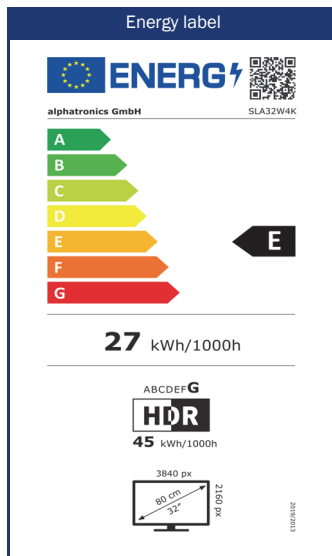

### Focus on the display (panel)

Experience our displays in the highest quality. With impressive features such as a wide angle of 178° horizontally and vertically, pixel error class 0 (no pixel errors allowed) and a matt surface, we always guarantee you a flawless image, no matter what the conditions.

**GERMAN QUALITY**  
- SINCE 1999 -  
ASSEMBLED IN GERMANY

Model	SLA32W4K	
SMART	SMART platform <sup>2</sup>	webOS Hub <sup>5</sup>
	Netrange <sup>1</sup>	-
	APP Store	Content Store
UPDATE	OTA (Over The Air) update	•
	Manual update via USB	-
POWER SUPPLY	Input voltage	10,5 - 19 V DC
	On/off switch	•
	Power consumption kWh/1000h	27
	Power consumption standby	< 0.5 W
	Energy efficiency class	E
FEATURES	Sleep timer	•
	Graphical OSD menu	english / multilingual
	Parental control	•
	LG Channels / LG Fitness	• / •
	Smart Home: Matter IoT	•
	Apple AirPlay / HomeKit <sup>6</sup>	• / •
	PROTECTION	Corrosion protected electronics
	Overvoltage protection	•
	Reverse polarity protection	•
GENERAL	Dimensions with base (W x H x D)	724 x 460 x 185 mm
	Dimensions without base (W x H x D)	724 x 420 x 55 mm
	Weight (with/without base in kg)	6.50 kg / 6.30 kg
	Housing color	anthracite brushed
	VESA standard	200 x 100 mm
ACCESSORIES <sup>3</sup>	TV set, remote controls, DVB-T antenna, 12V cigarette lighter cable, Mounting accessories, instruction manual	
CERTIFICATES	CE, UKCA, ECE-R10	
EAN CODE	Product ID	<b>SLA32W4K</b>
	Internal item number	990981
	EAN	4260037135069