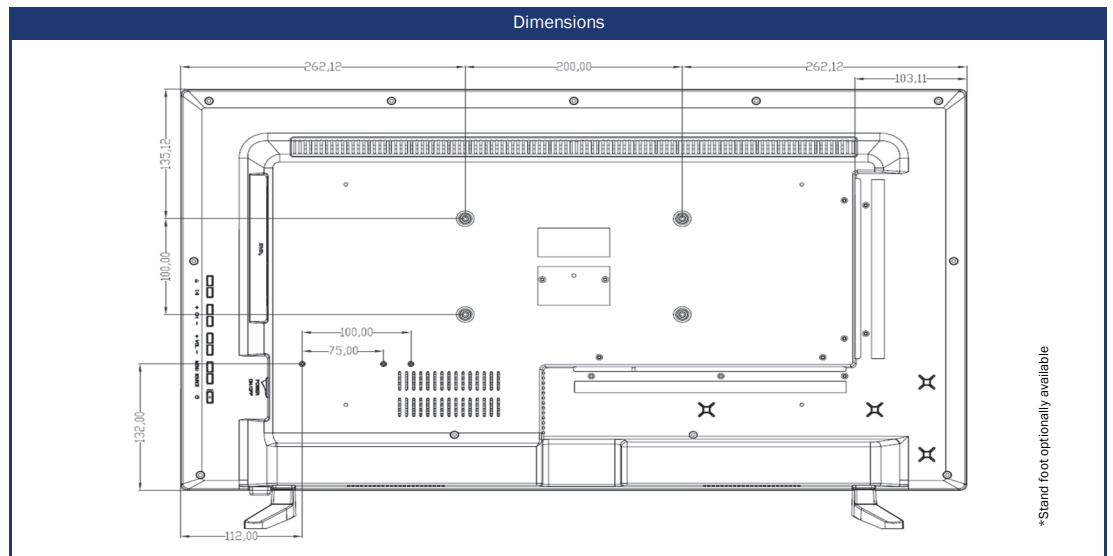

**GERMAN QUALITY**  
- SINCE 1999 -  
ASSEMBLED IN GERMANY

Model	SLA32W4K	
SMART	SMART platform <sup>2</sup>	webOS Hub <sup>5</sup>
	Netrange <sup>1</sup>	-
	APP Store	Content Store
UPDATE	OTA (Over The Air) update	•
	Manual update via USB	-
POWER SUPPLY	Input voltage	10,5 - 19 V DC
	On/off switch	•
	Power consumption kWh/1000h	27
	Power consumption standby	< 0.5 W
	Energy efficiency class	E
FEATURES	Sleep timer	•
	Graphical OSD menu	english / multilingual
	Parental control	•
	LG Channels / LG Fitness	• / •
	Smart Home: Matter IoT	•
	Apple AirPlay / HomeKit <sup>6</sup>	• / •
	PROTECTION	Corrosion protected electronics
	Overvoltage protection	•
	Reverse polarity protection	•
GENERAL	Dimensions with base (W x H x D)	724 x 460 x 185 mm
	Dimensions without base (W x H x D)	724 x 420 x 55 mm
	Weight (with/without base in kg)	6.50 kg / 6.30 kg
	Housing color	anthracite brushed
	VESA standard	200 x 100 mm
ACCESSORIES <sup>3</sup>	TV set, remote controls, DVB-T antenna, 12V cigarette lighter cable, Mounting accessories, instruction manual	
CERTIFICATES	CE, UKCA, ECE-R10	
EAN CODE	Product ID	<b>SLA32W4K</b>
	Internal item number	990981
	EAN	4260037135069