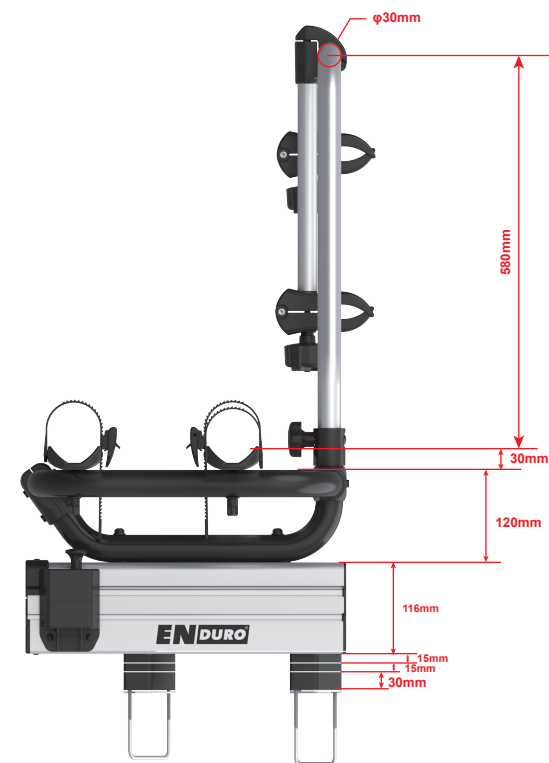

Dimensioner Enduro BS260

varenr.: 912003

Slided in

Dimensioner Enduro BS260

varenr.: 912003

Slided out