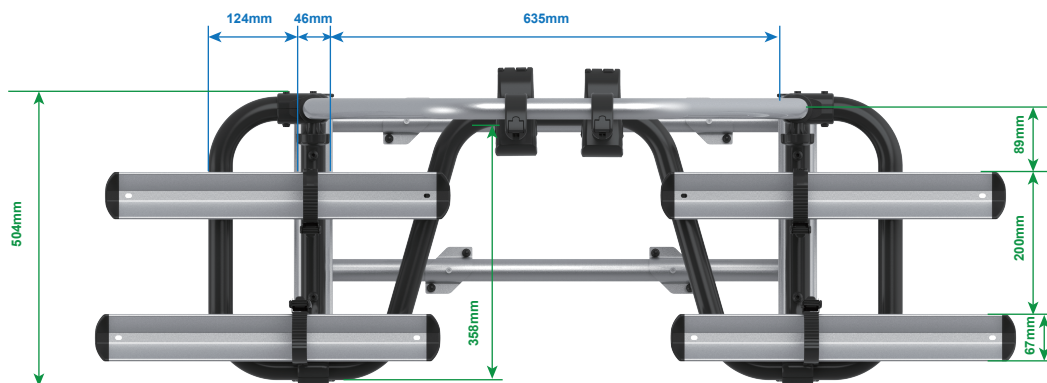

Dimensioner Enduro BS260

varenr.: 912003

Slided in

Dimensioner Enduro BS260

varenr.: 912003

Slided out