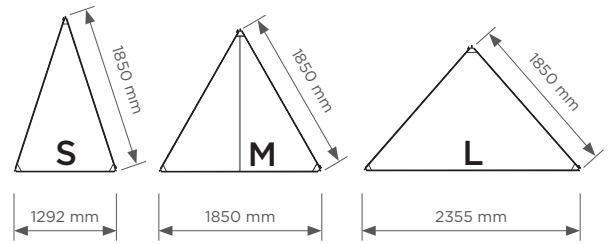

THULE SUBSOLA
301213 / 310215

Thule Subsola

Modern, modular panels for extended living space

Triangular smart panels for compact vans

USPs

- **Designed for compact van owners**
- **For increased living space with privacy and weather protection**
- **Modern, smart modularity**

Specifications

1. Extend the living space outside of your van's awning and enjoy more privacy
2. The breathable, water-resistant fabric offers privacy and protection against sun and rain
3. The triangular panels with high-quality zippers and keders can be combined in different ways for the perfect setup
4. The adjustable pole allows you to easily generate more privacy when needed or adjust the panels as weather changes
5. The panels can be easily stored in a high-quality bag so you always bring everything you need
6. Available in a side and front package and both packages can be combined, with the extra possibility to add additional panels or poles (sold separately) to customize your outdoor setup even more

MODEL NUMBER

Side pack: 310213
Front Pack: 310215

AVAILABLE

Spring 2024

COLOR

■ Vapor Gray

Camping & RV

GROSS WEIGHT

Side pack: 4.5 kg / 10 lbs
Front pack: 3 kg / 6.6 lbs

MOUNTING HEIGHT (A)

1.90 - 2.24 m

PROJECTION (B)

2 m

AWNING COMPATIBILITY

T 4200, TO 4900, Thule HideAway, TO 5102, VW, Thule Sidehill and TO 5200 with 2.60 m length and a 2.00 m extension

THULE SUBSOLA SIDE PACK CONTAINS

2 x Thule Subsola Medium Panel
1 x Thule Subsola Small Panel
1 x Tension Rafter
1 x Support Pole
Ropes, pegs and a storage bag

THULE SUBSOLA FRONT PACK CONTAINS

1 x Thule Subsola Large Panel
1 x Thule Subsola Medium Panel
1 x Support Pole
Ropes, pegs and a storage bag

OPTIONAL ACCESSORIES

Thule Subsola Medium Panel
Thule Subsola Support Pole

310216
310217