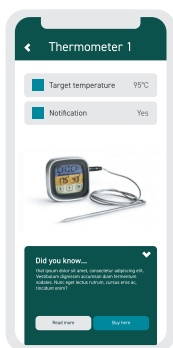

Thermometer

On unit page, it is possible to configure specific settings for selected item.

Pop-up overlays in bottom of screen provide tips and tricks to optimize use of accessories and urges user to purchase additional equipment to expand possibilities.