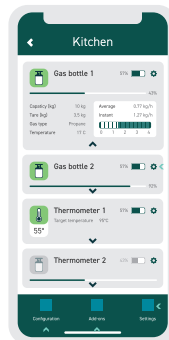

Overview

iGasView overview of selected group (Kitchen).

Page provides simple overview of grouped items with basic information such as connection (on/off), battery status and fill level (gas cylinder) or current temperature (thermometer).

Information can be expanded to show additional information by pressing arrow down. Can be hidden again by pressing arrow up.