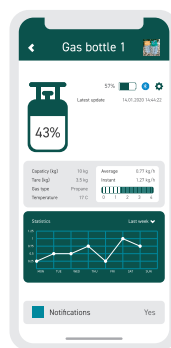

During initial setup of app, it should be possible to select language - app must be translated into different options; English, Danish, German, French etc.

Overview

iGasView overview of selected group (Kitchen).

Page provides simple overview of grouped items with basic information such as connection (on/off), battery status and fill level (gas cylinder) or current temperature (thermometer).

Information can be expanded to show additional information by pressing arrow down. Can be hidden again by pressing arrow up.

Gas Bottle

Single page for each item. Shows detailed information and use statistics.

Bottom graphic shows estimated duration left on current setting (like distance to empty tank in a car). Left "speedometer" shows gas setting - from closed to fully open. Right graphic shows time left to empty bottle on current setting. Measured by using a period of time backwards (10 sec. i.e.) combined with gas level declination.